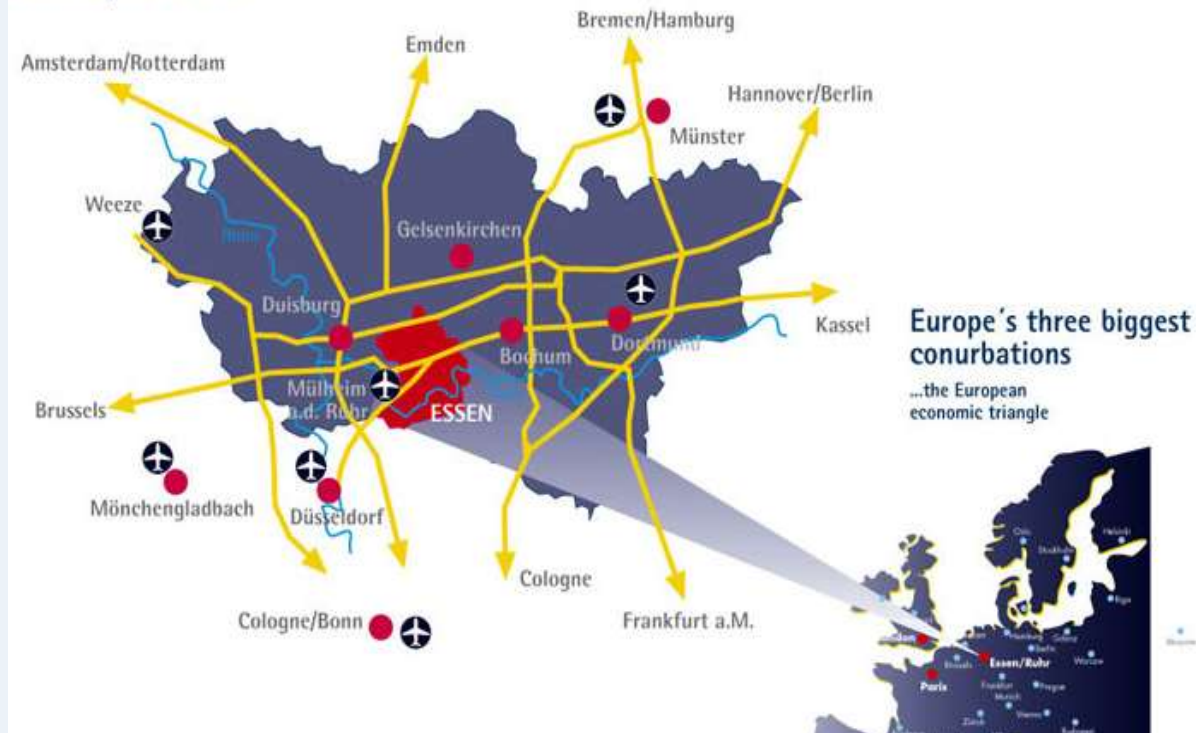

Welcome to Essen City

**International Partner for energy,
health economic and environment!**

Ruhr metropolis with 5.1 million inhabitants

Metropole Ruhr

- City of Essen:
 - 590.000 inhabitants
 - 210 km²
 - 46 % settlement and traffic area
 - 54 % open space
 - 150 years transformation process